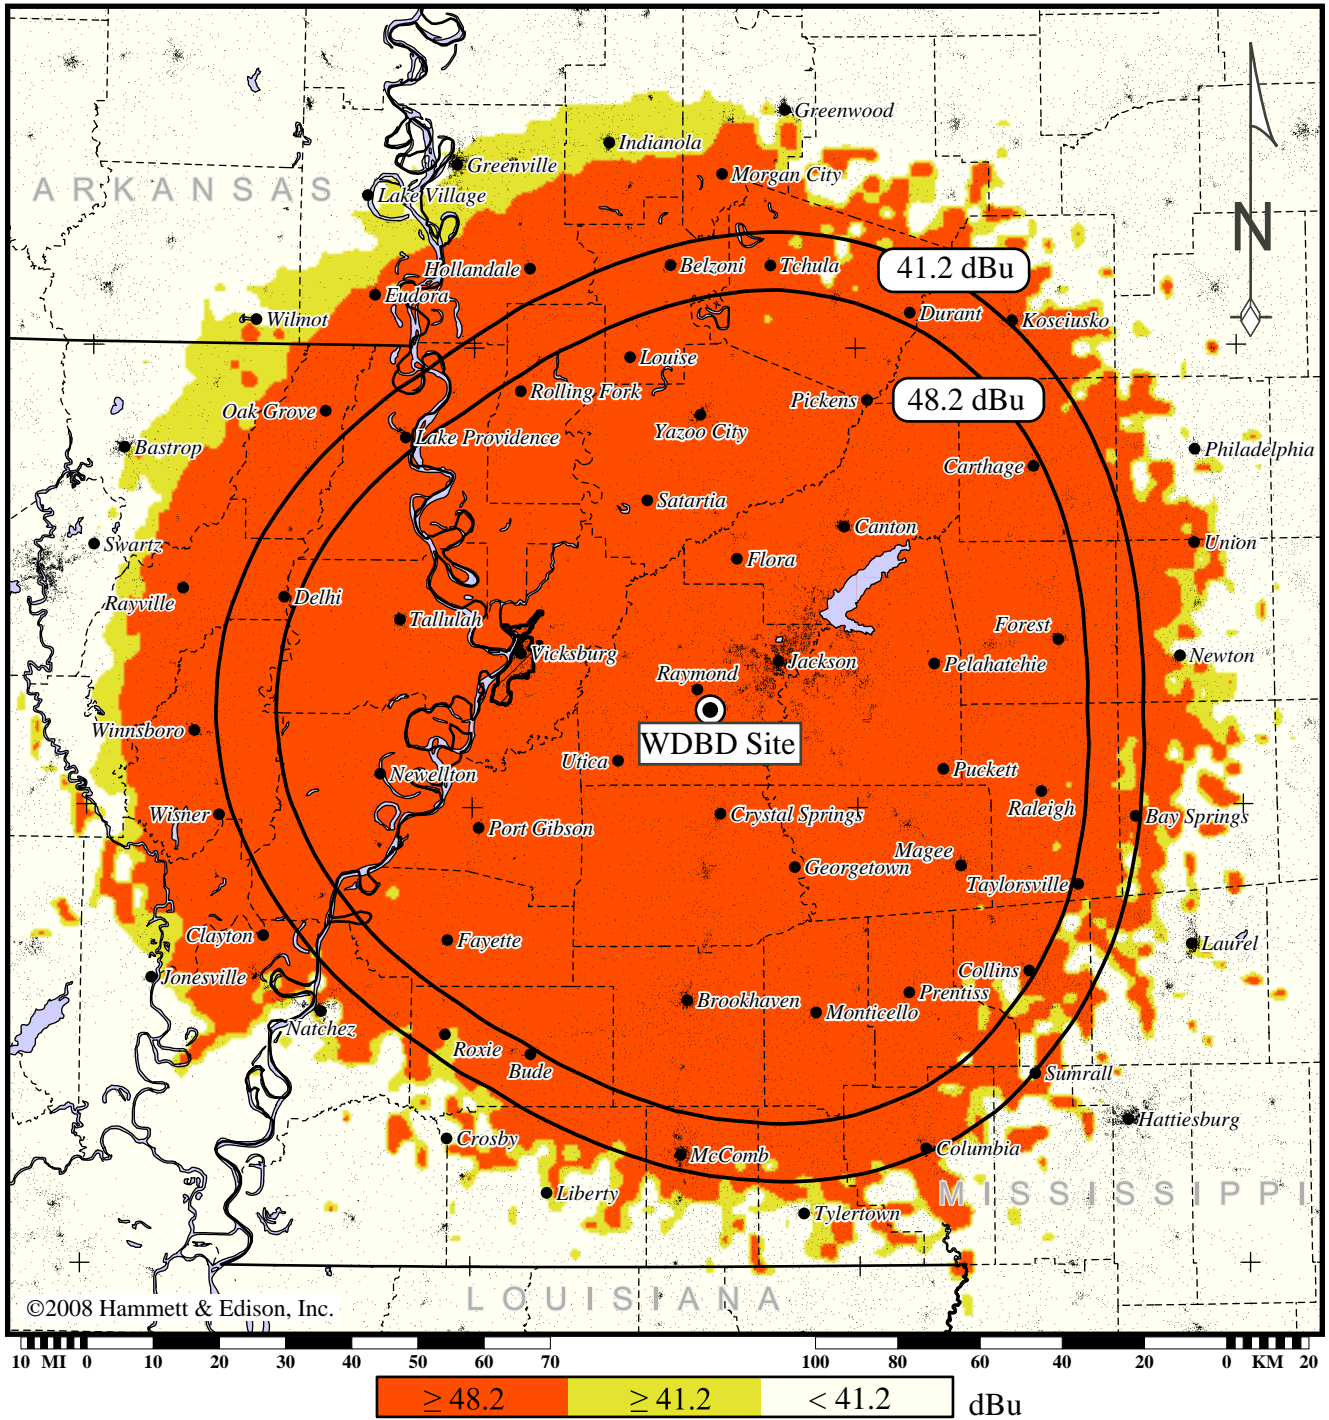

Station WUFX-DT • Channel D41 • Vicksburg, Mississippi

TIREM and FCC F(50,90) Coverage Contours
for Prospective Facility at WDBD Site
981.2 kW at 690.0 m AMSL

TIREM population coverage (2000 Census) $\frac{41.2 \text{ dBu}}{1,171,196}$ $\frac{48.2 \text{ dBu}}{1,020,983 \text{ persons}}$

Lambert conformal conic map projection. Map data taken from Sectional Aeronautical Charts, published by the National Ocean Survey. Geographic coordinate marks shown at 60-minute increments. City limits, state and county lines shown taken from U.S. Census Bureau TIGER/Line 2000 data.